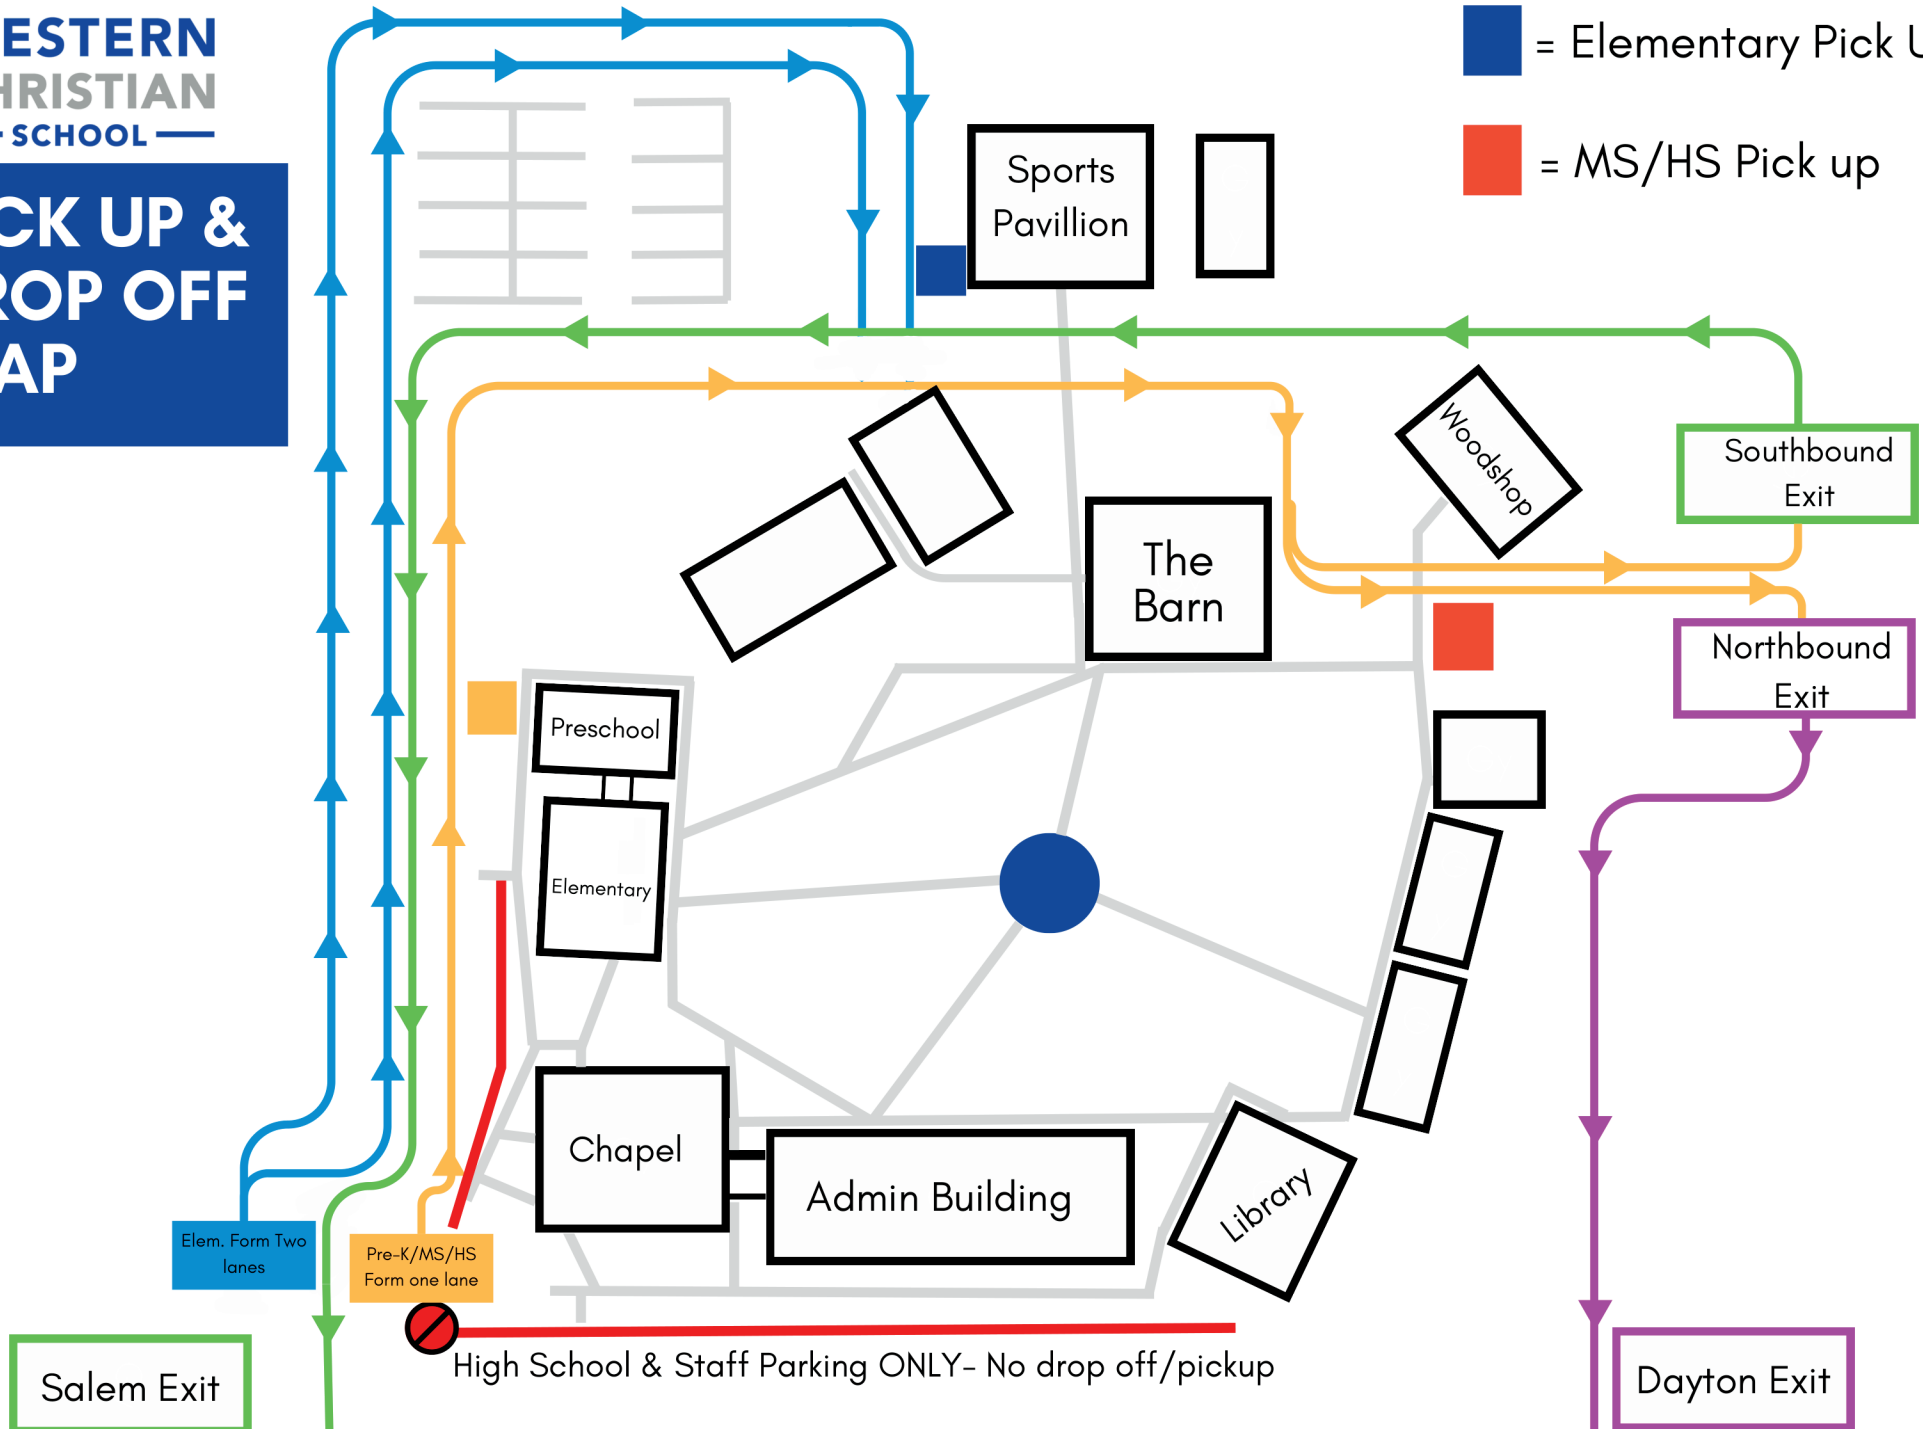

**WESTERN
CHRISTIAN
— SCHOOL —**

PICK UP & DROP OFF MAP

= Preschool Pick up

= Elementary Pick Up

= MS/HS Pick up

High School & Staff Parking ONLY- No drop off/pickup

WALLACE ROAD